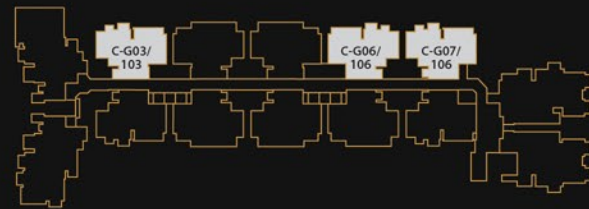

TYPE
C - G02
C - 102

BHK	CARPET AREA	BALCONY/TERRACE AREA	SBUA
4	1535 SQ FT	647 SQ FT	3017 SQ FT

TOWER - C
GROUND & 1ST FLOOR

TYPE

- C - G03
- C - G06
- C - G07
- C - 103
- C - 106
- C - 107

BHK	CARPET AREA	BALCONY/TERRACE AREA	SBUA
3	1059 SQ FT	350 SQ FT	1957 SQ FT