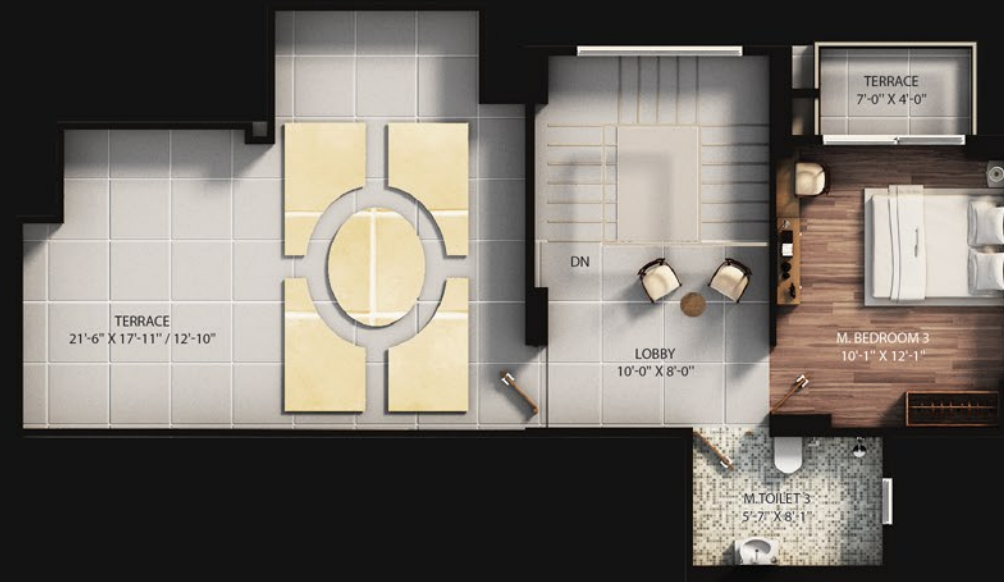

TOWER - B
PENTHOUSE

TYPE
B - 1404
B - 1406
B - 1408
B - 1412