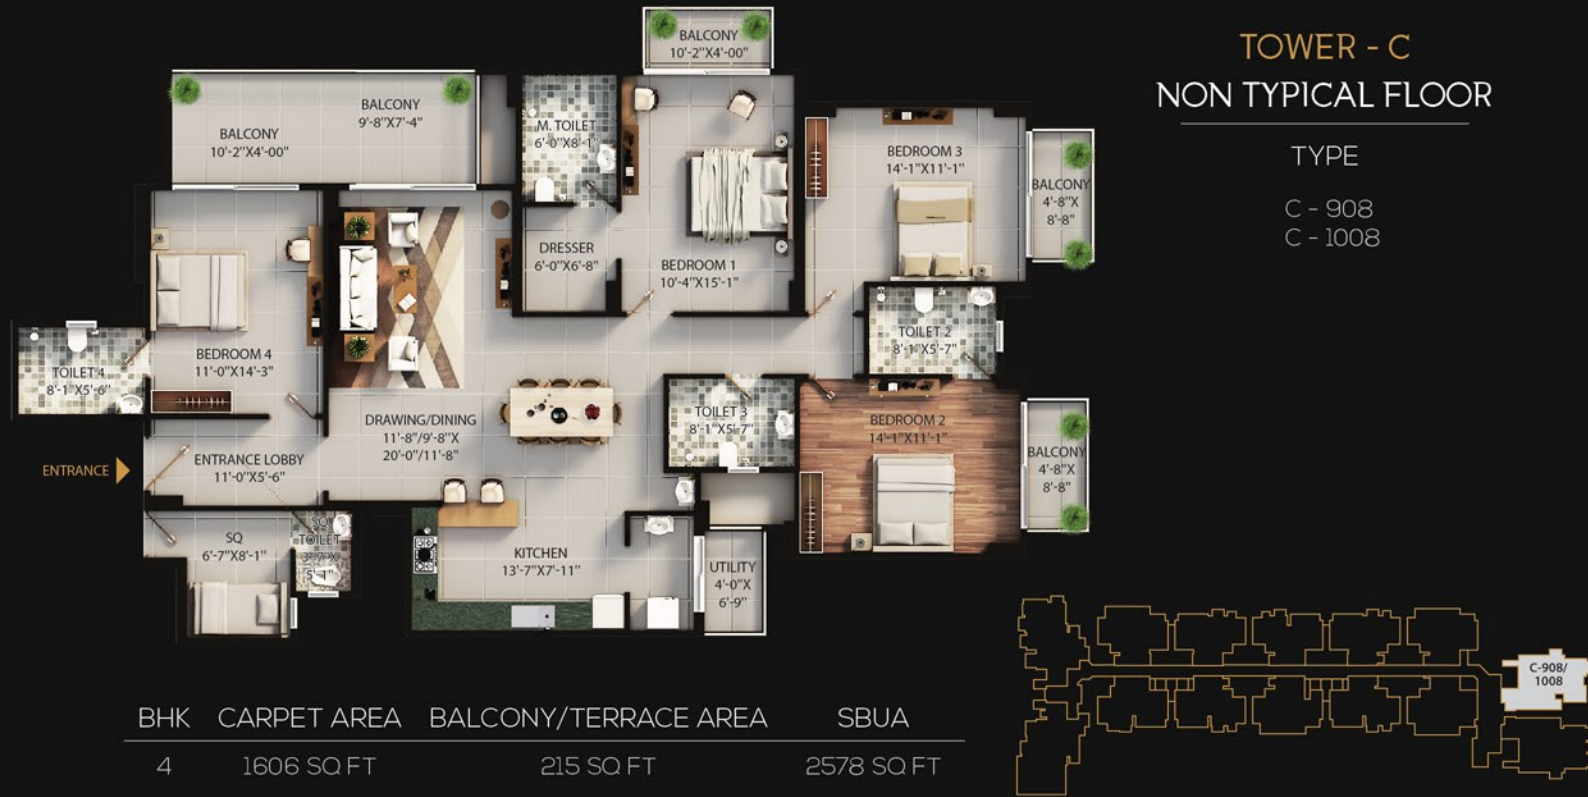

NON TYPICAL
UNITS

TOWER - C
NON TYPICAL FLOOR

TYPE
C - 1001
C - 1101

BHK	CARPET AREA	BALCONY/TERRACE AREA	SBUA
4	1538 SQ FT	185 SQ FT	2626 SQ FT

TOWER - C
NON TYPICAL FLOOR

TYPE

- C - 806
- C - 906
- C - 1007
- C - 1107