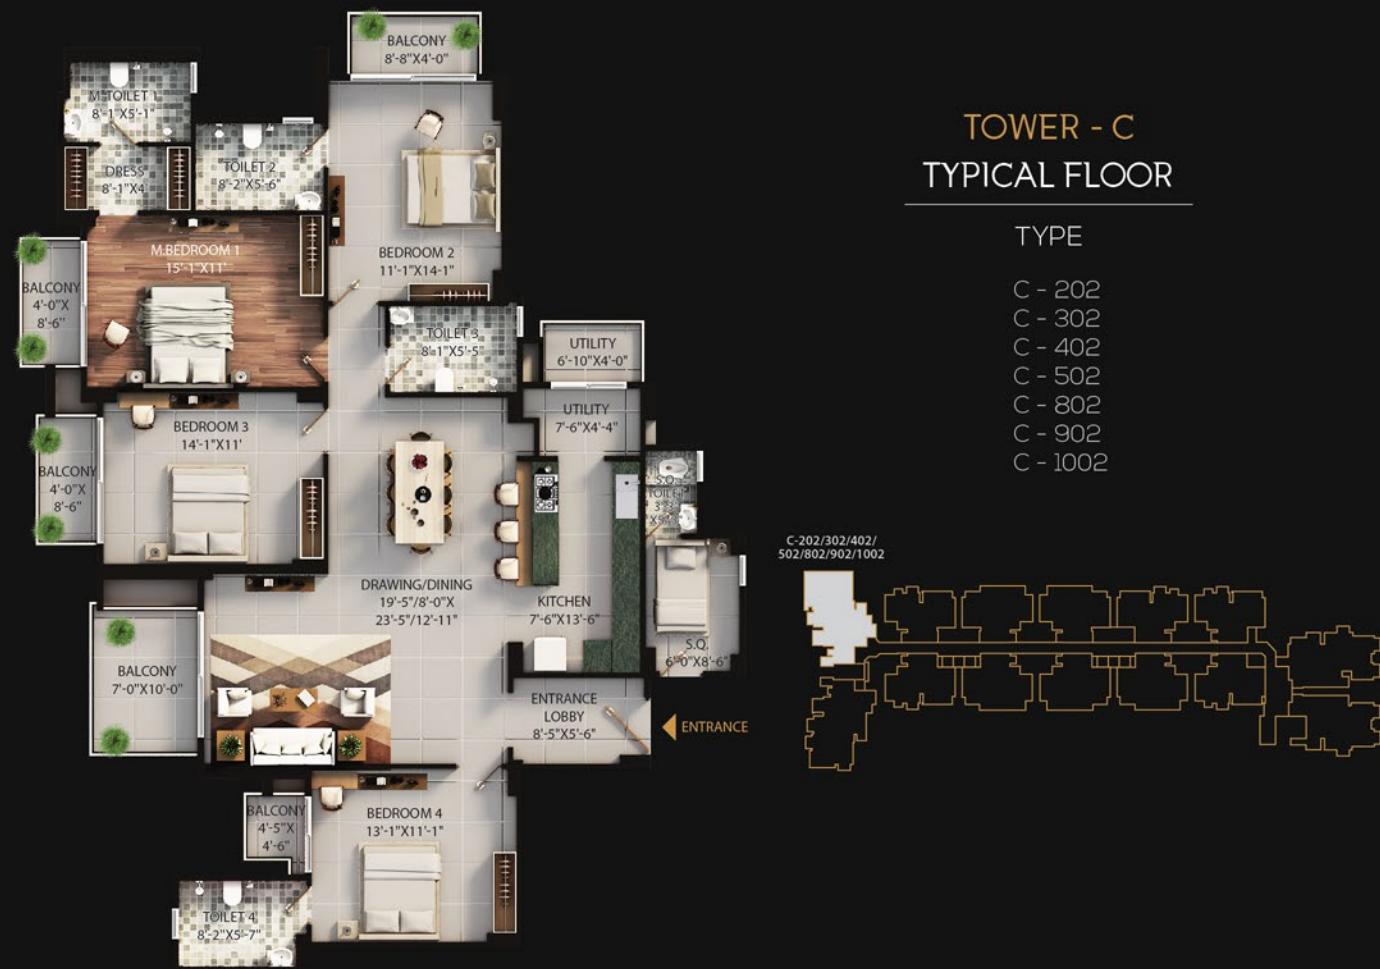

TYPICAL UNITS

BHK	CARPET AREA	BALCONY/TERRACE AREA	SBUA
4	1538 SQ FT	185 SQ FT	2434 SQ FT

TOWER - C
TYPICAL FLOOR

TYPE

- C - 201 C - 801
- C - 301 C - 901
- C - 601 C - 1201
- C - 701

BHK	CARPET AREA	BALCONY/TERRACE AREA	SBUA
4	1535 SQ.FT	185 SQ.FT	2416 SQ.FT