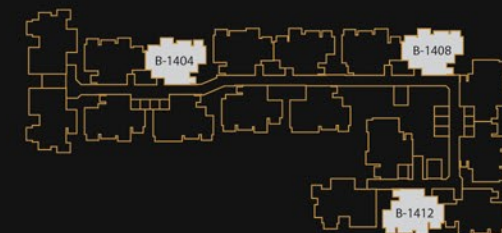

TOWER - B
PENTHOUSE

TYPE
B - 1404
B - 1406
B - 1408
B - 1412