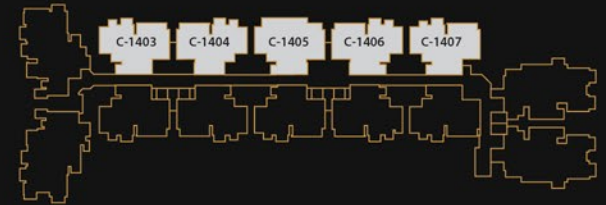

TOWER - C
PENTHOUSE

TYPE
C - 1402

TOWER - C
PENTHOUSE

TYPE
C - 1403 C - 1406
C - 1404 C - 1407
C - 1405